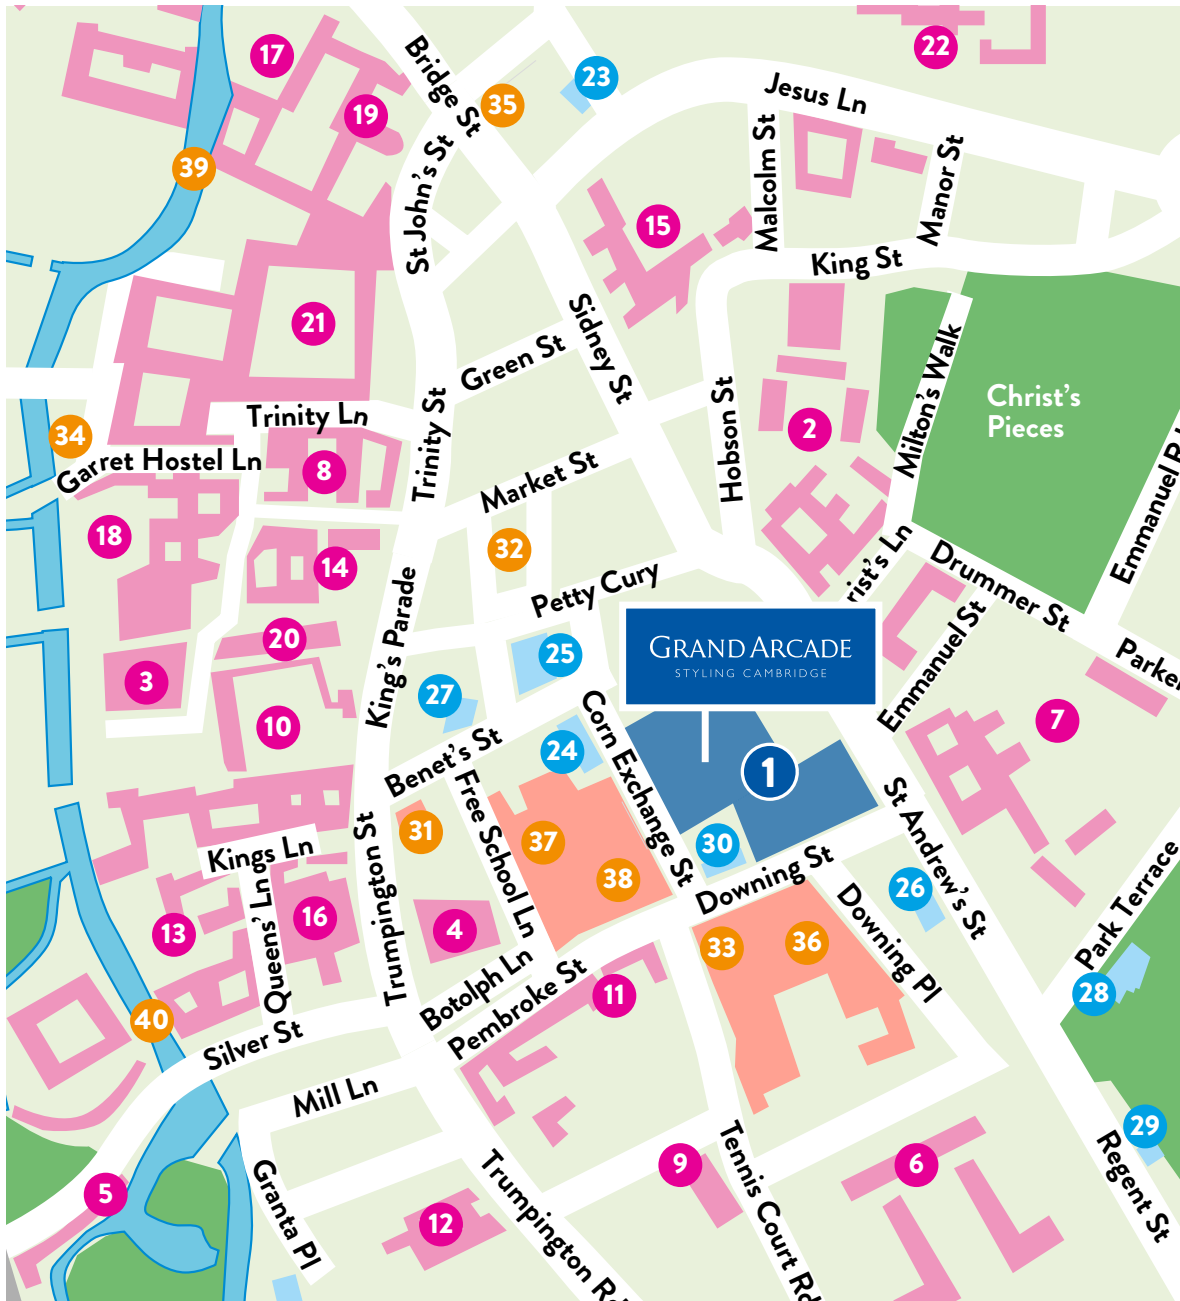

## Shopping

- 1 Grand Arcade

## Cambridge University Colleges and Buildings

- |                              |                             |
|------------------------------|-----------------------------|
| 2 Christ's College           | 13 Queens' College          |
| 3 Clare College              | 14 Senate House             |
| 4 Corpus Christi College     | 15 Sidney Sussex College    |
| 5 Darwin College             | 16 St Catharine's College   |
| 6 Downing College            | 17 St John's College        |
| 7 Emmanuel College           | 18 Trinity Hall             |
| 8 Gonville and Caius College | 19 St John's College Chapel |
| 9 Judge Business School      | 20 King's College Chapel    |
| 10 King's College            | 21 Trinity College          |
| 11 Pembroke College          | 22 Jesus College            |
| 12 Peterhouse                |                             |

## Hotels and Theatres

- |                               |                                       |
|-------------------------------|---------------------------------------|
| 23 ADC Theatre                | 28 University Arms Hotel              |
| 24 Corn Exchange              | 29 Regent Hotel                       |
| 25 Visitor Information Centre | 30 Hilton Cambridge City Centre Hotel |
| 26 Arts Picturehouse          |                                       |
| 27 Cambridge Arts Theatre     |                                       |

## Tourist Attractions

- |   |   |
|---|---|
| 31 The Corpus Clock                       | 37 Whipple Museum of the History of Science |
| 32 Historic Market Square                 | 38 University Museum of Zoology             |
| 33 Museum of Archaeology and Anthropology | 39 Bridge of Sighs                          |
| 34 Punting on the River Cam               | 40 Mathematical Bridge                      |
| 35 The Round Church                       |   |
| 36 Sedgwick Museum of Earth Sciences      |   |