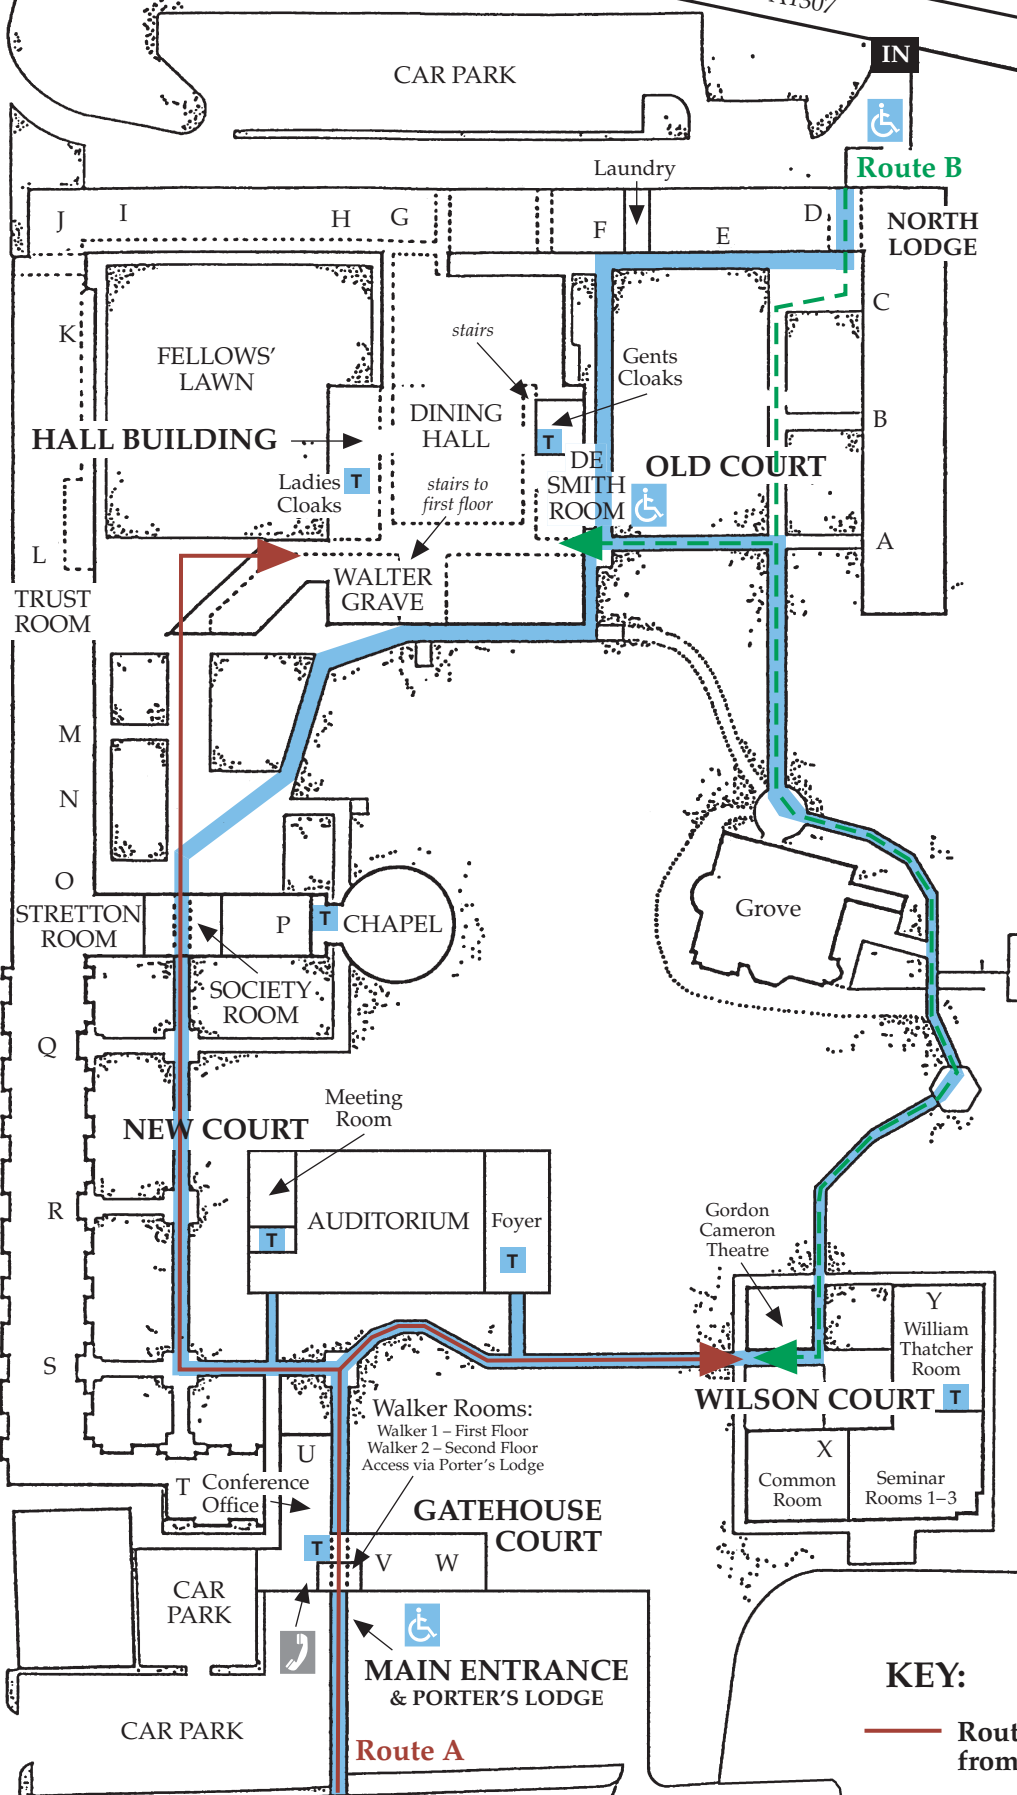

# Ground Floor Site Plan

From A14 West & North (Huntingdon direction)

From A14 East (Bury St Edmunds direction)

HUNTINGDON ROAD A1307

B1049

HALL BUILDING First Floor Plan

## KEY:

- Route A from Storey's Way car park
- - - Route B from Huntingdon Road car park
- T Disabled access & toilets (T)

Scale 1:500

From M11, Jct. 13 via A1303